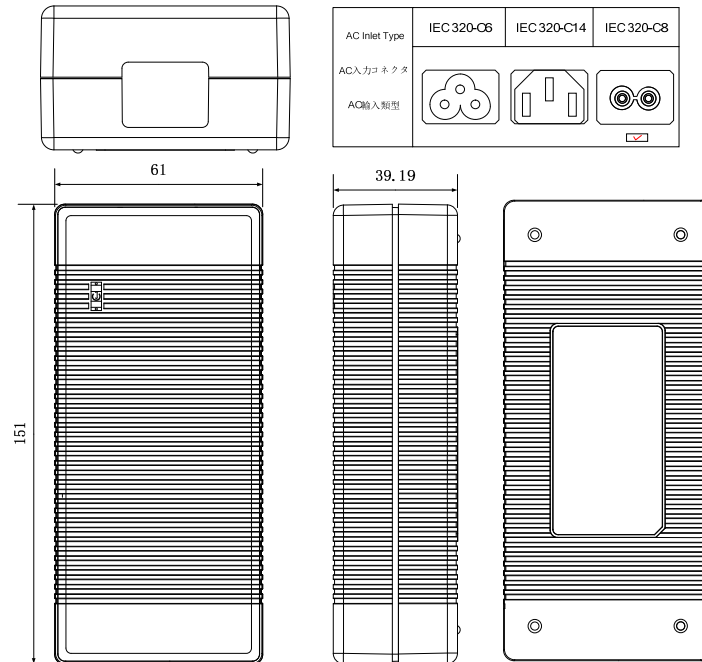

## Drawing(mm): 5-15W

**Drawing(mm): 16-24W**

**Fixed plug type**

**Interchangeable plug type**

**Desktop type( with Tab)**

**Drawing(mm): 25-36W**

## Drawing(mm): 37-65W

## Drawing(mm): 66-100W

## Drawing(mm): 101-135W