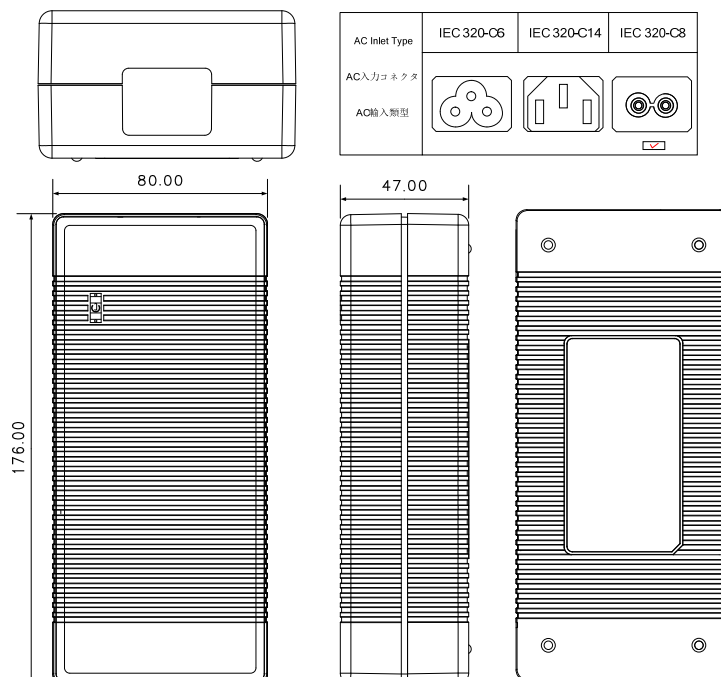

Drawing(mm): 136-220W