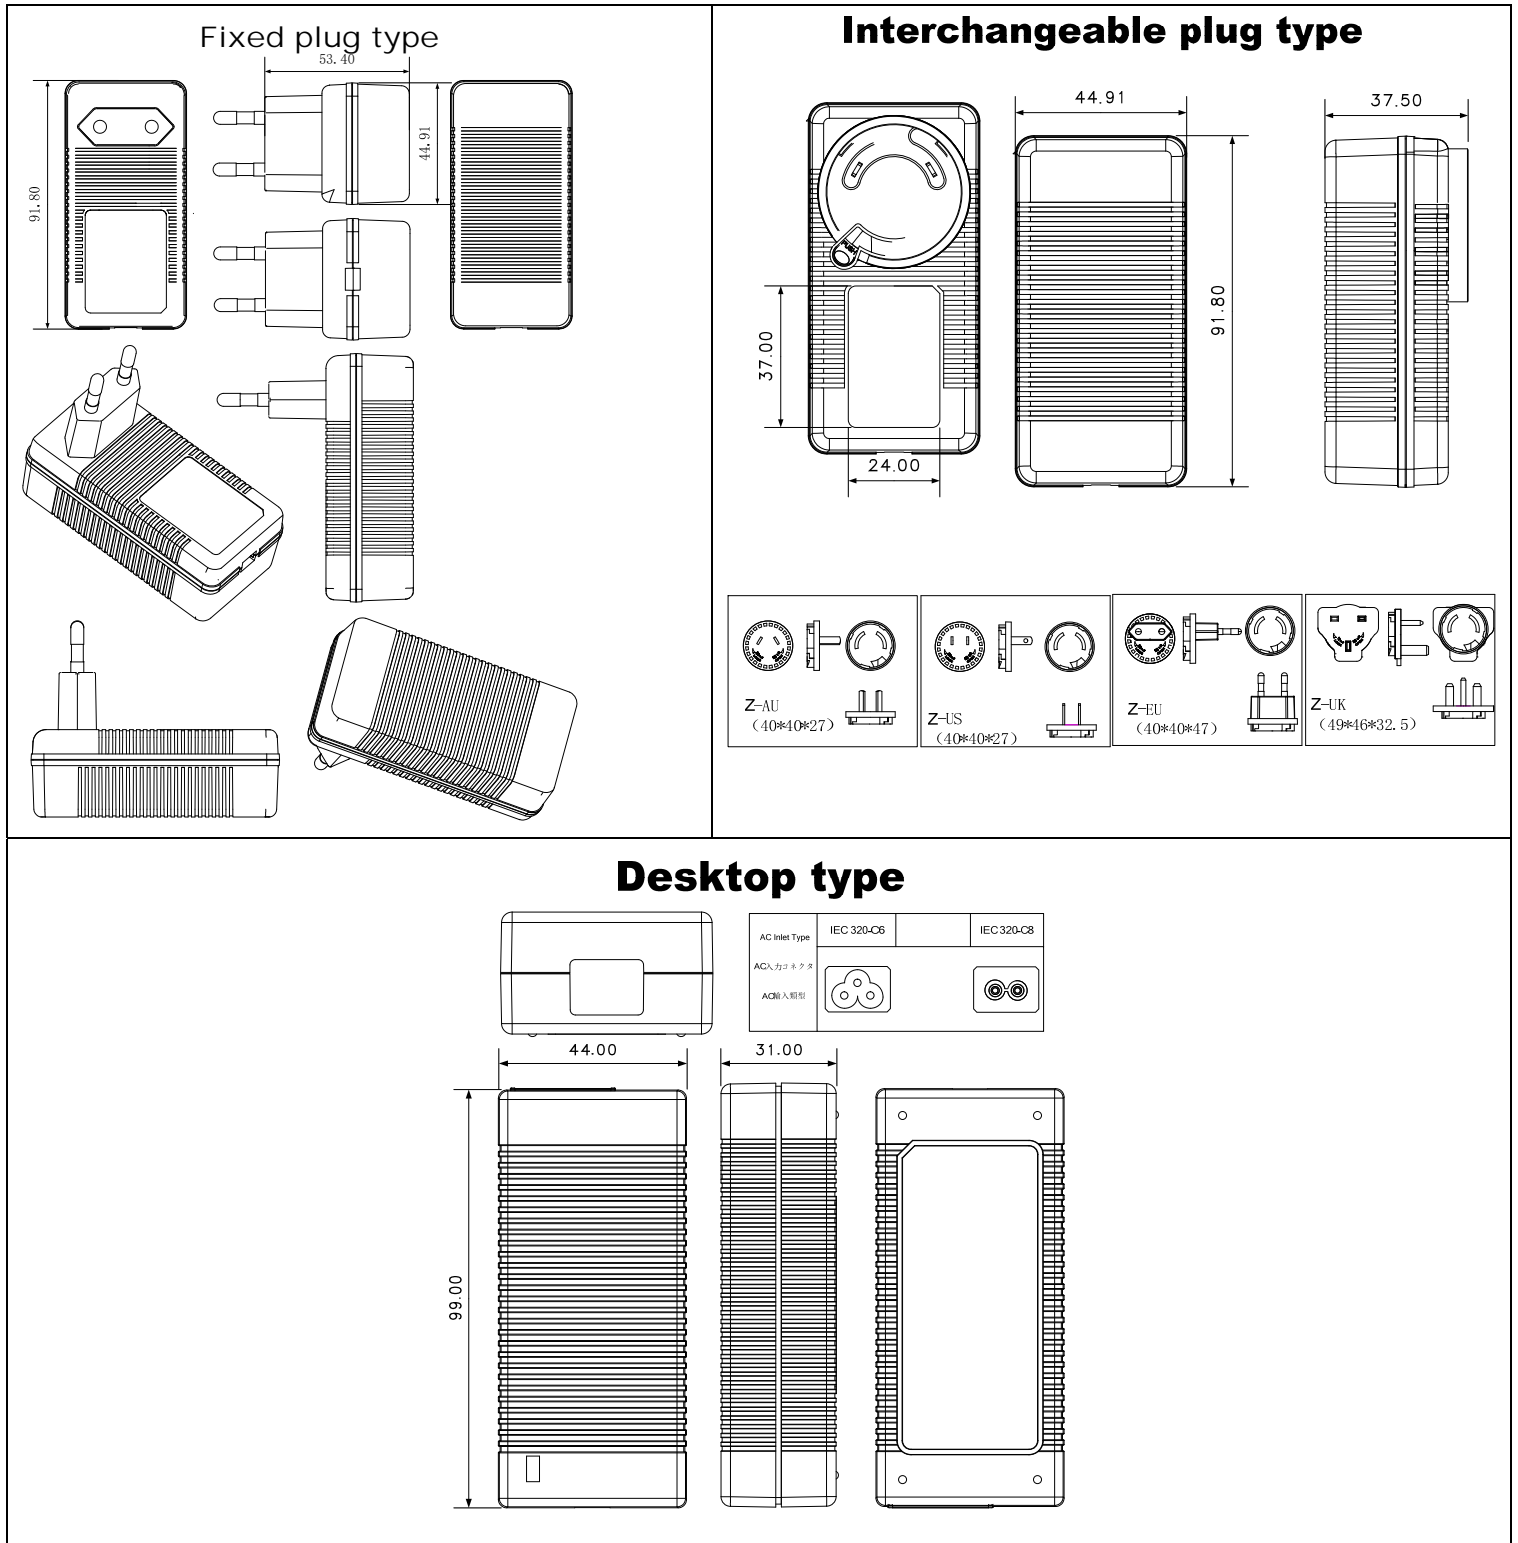

## Drawing(mm): 5-15W

**Drawing(mm): 16-24W**

**Fixed plug type**

**Interchangeable plug type**

**Desktop type( with Tab)**

**Drawing(mm): 25-36W**