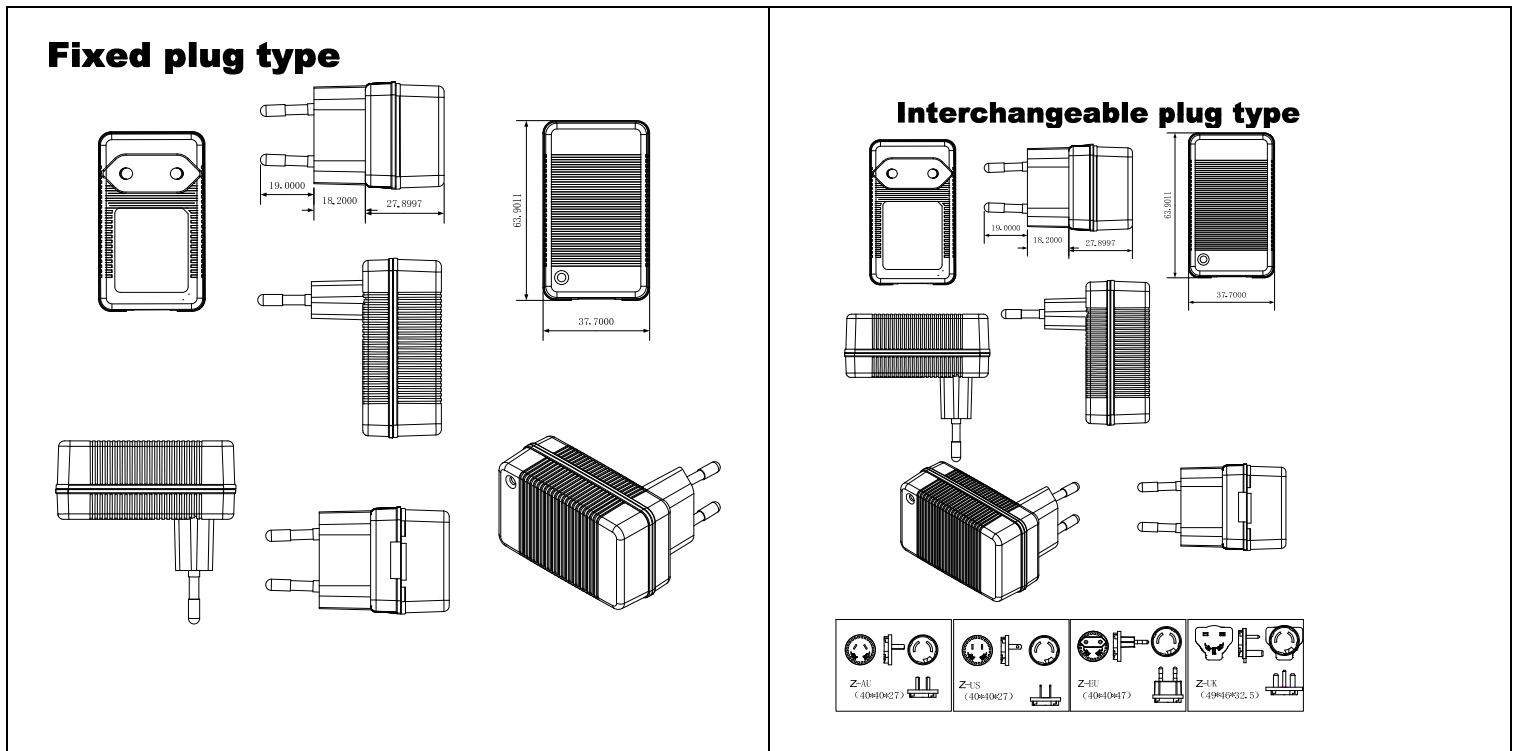

Relative Humidity:	10%~90%
	Vibration and Shock	Meet MIL-STD-810D
Safety	Safety Standard	IEC62368,IEC60065,IEC60950,IEC61558,IEC60335
	EMC/EMI	Meet FCC CLASS B,EN55022 CLASS B.
	EMS	EN61000—4—2/3/4/5
	Drop Testing	3 drops from 1 m height on a hard wooden surface
	A Harmonic source	Pass
Life Time	MTBF	50000 Hours
	Warranty	3 years

If the Power Rate of battery charger drop into below range, please refer to related solution.

POWER RATE	5-15W	16-24W	25-36W	37-65W	66-100W	101-135W	136-220W
Recommend Solution	See drawing at page 3	See drawing at page 4	See drawing at page 5	See drawing at page 6	See drawing at page 6	See drawing at page 7	See drawing at page 7

Drawing(mm): 5-15W