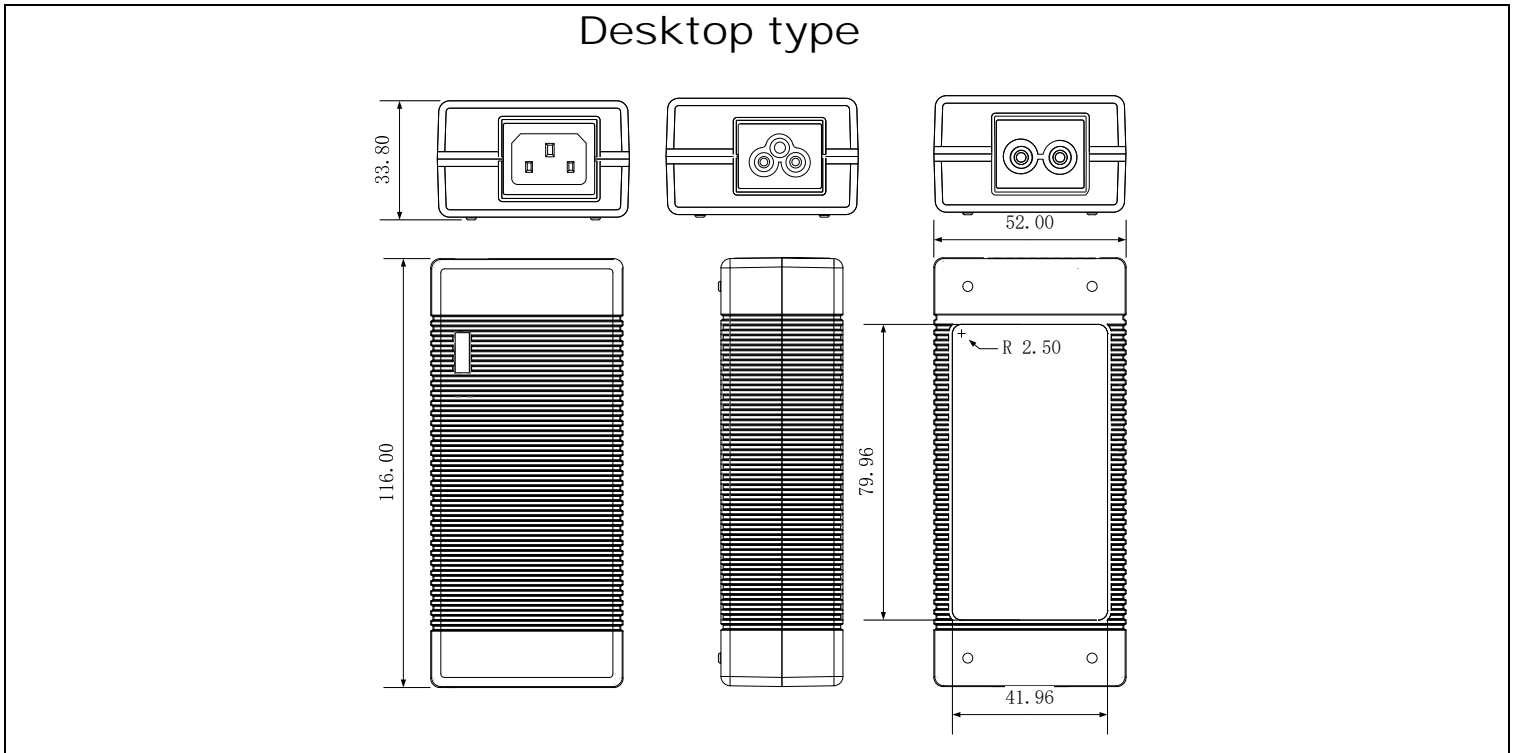

## Drawing(mm): 5-15W

**Drawing(mm): 16-24W**

**Fixed plug type**

**Interchangeable plug type**

**Desktop type( with Tab)**

**Drawing(mm): 25-36W**

## Drawing(mm): 37-65W