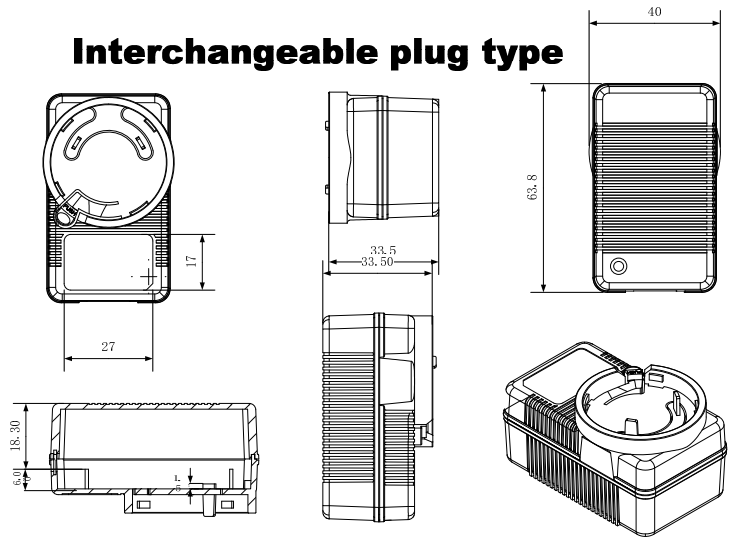

## Drawing(mm): 5-15W

**Drawing(mm): 16-24W**

**Fixed plug type**

**Interchangeable plug type**

**Desktop type( with Tab)**

**Drawing(mm): 25-36W**