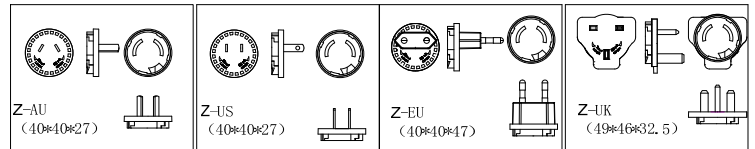

## Drawing(mm): 5-15W

**Drawing(mm): 16-24W**

**Fixed plug type**

**Interchangeable plug type**

**Desktop type( with Tab)**

**Drawing(mm): 25-36W**