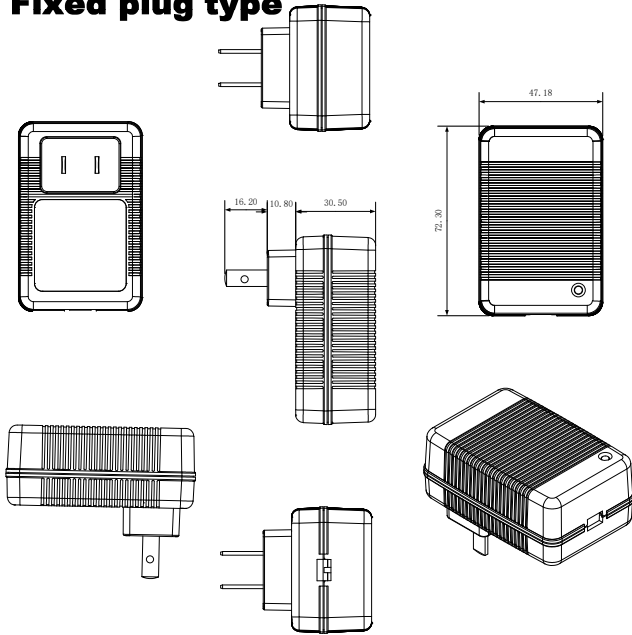

Drawing(mm): 16-24W

Fixed plug type