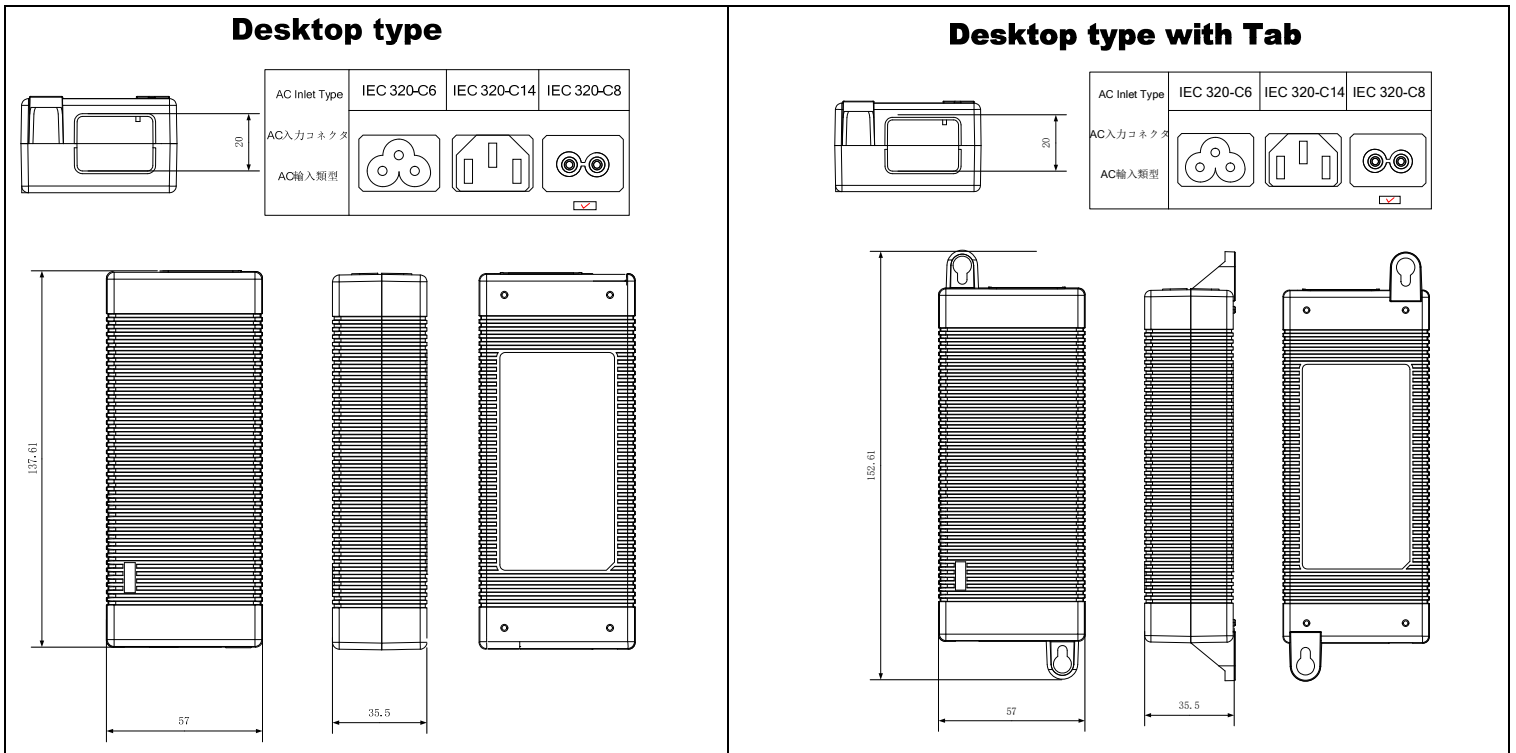

Drawing(mm): 66-100W