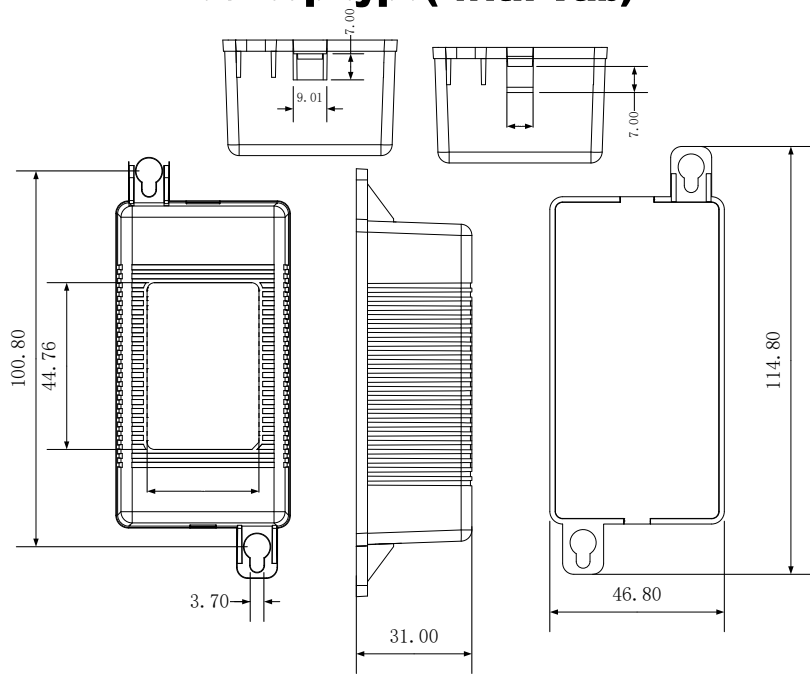

## Drawing(mm): 5-15W

**Drawing(mm): 16-24W**

**Fixed plug type**

**Interchangeable plug type**

**Desktop type( with Tab)**

**Drawing(mm): 25-36W**

## Drawing(mm): 37-65W

## Drawing(mm): 66-100W