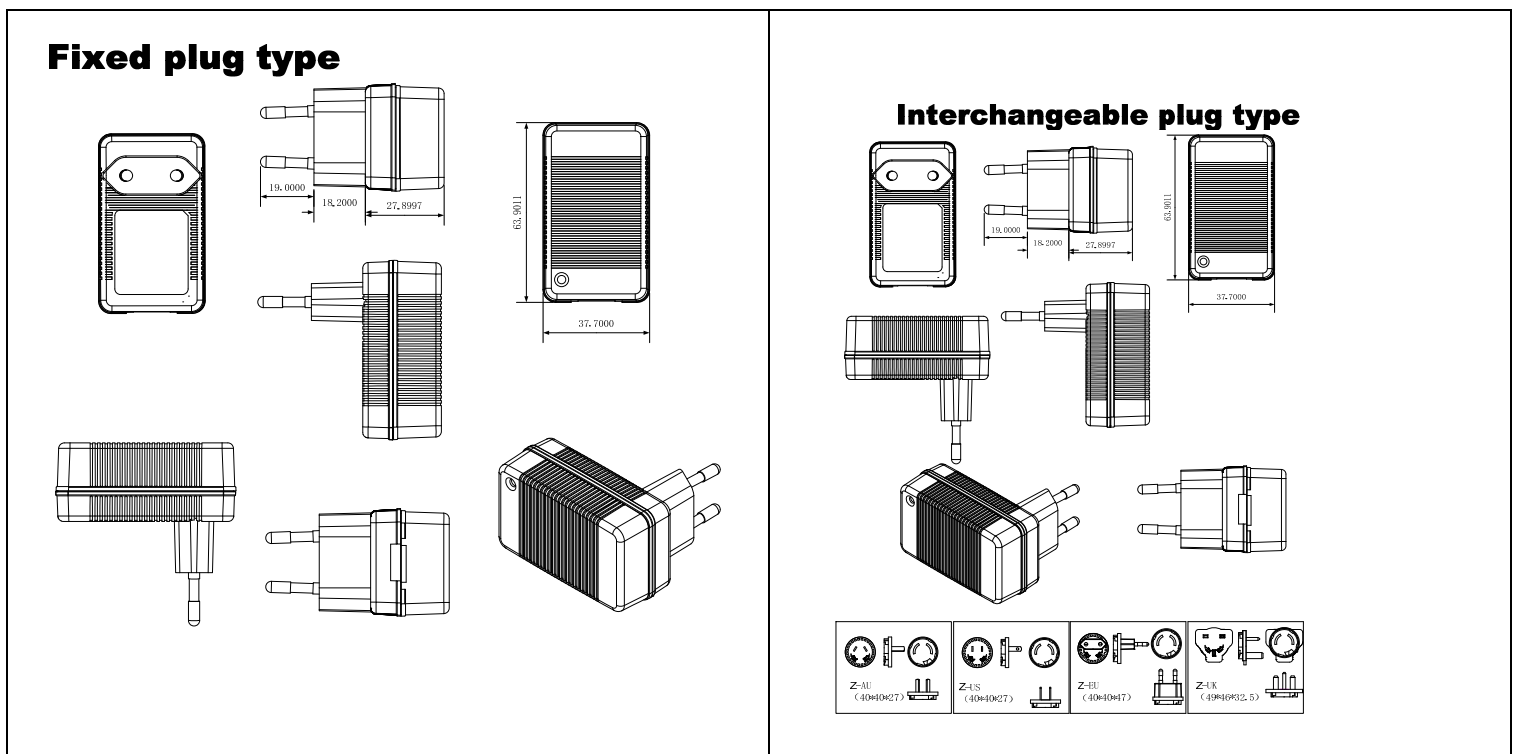

Relative Humidity:	10%~90%
	Vibration and Shock	Meet MIL-STD-810D
Safety	Safety Standard	IEC62368,IEC60065,IEC60950,IEC61558,IEC60335
	EMC/EMI	Meet FCC CLASS B,EN55022 CLASS B.
	EMS	EN61000—4—2/3/4/5
	Drop Testing	3 drops from 1 m height on a hard wooden surface
	A Harmonic source	Pass
Life Time	MTBF	50000 Hours
	Warranty	3 years

If the Power Rate of battery charger drop into below range, please refer to related solution.

Power Rate	5-15W	16-24W	25-36W	37-65W	66W-100W	101-135W	136-220W
Recommend Solution	See drawing at page 3	See drawing at page 4	See drawing at page 5	See drawing at page 6	See drawing at page 6	See drawing at page 7	See drawing at page 7

Drawing(mm): 5-15W