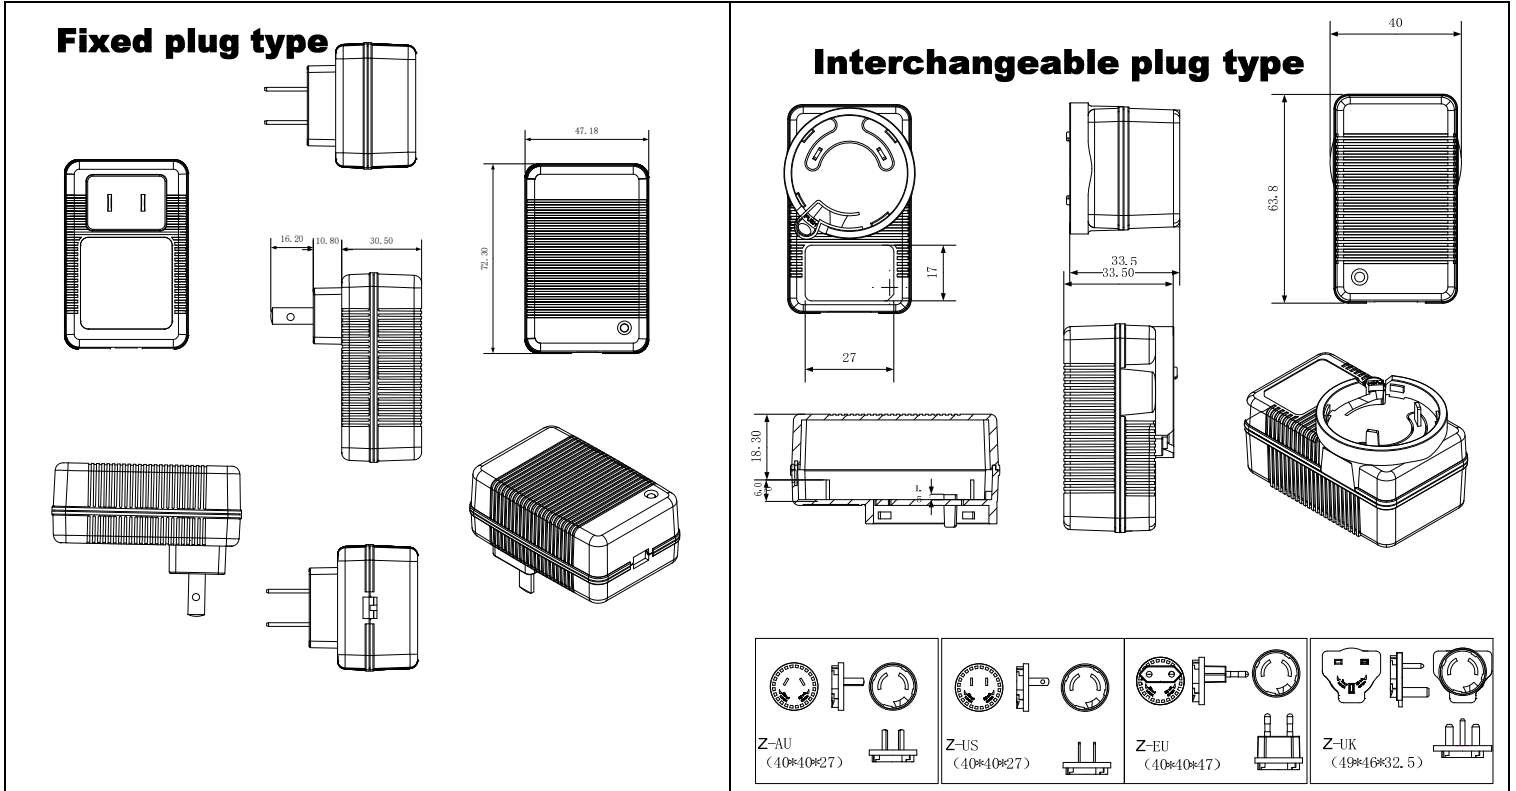

## Drawing(mm): 5-15W

**Drawing(mm): 16-24W**