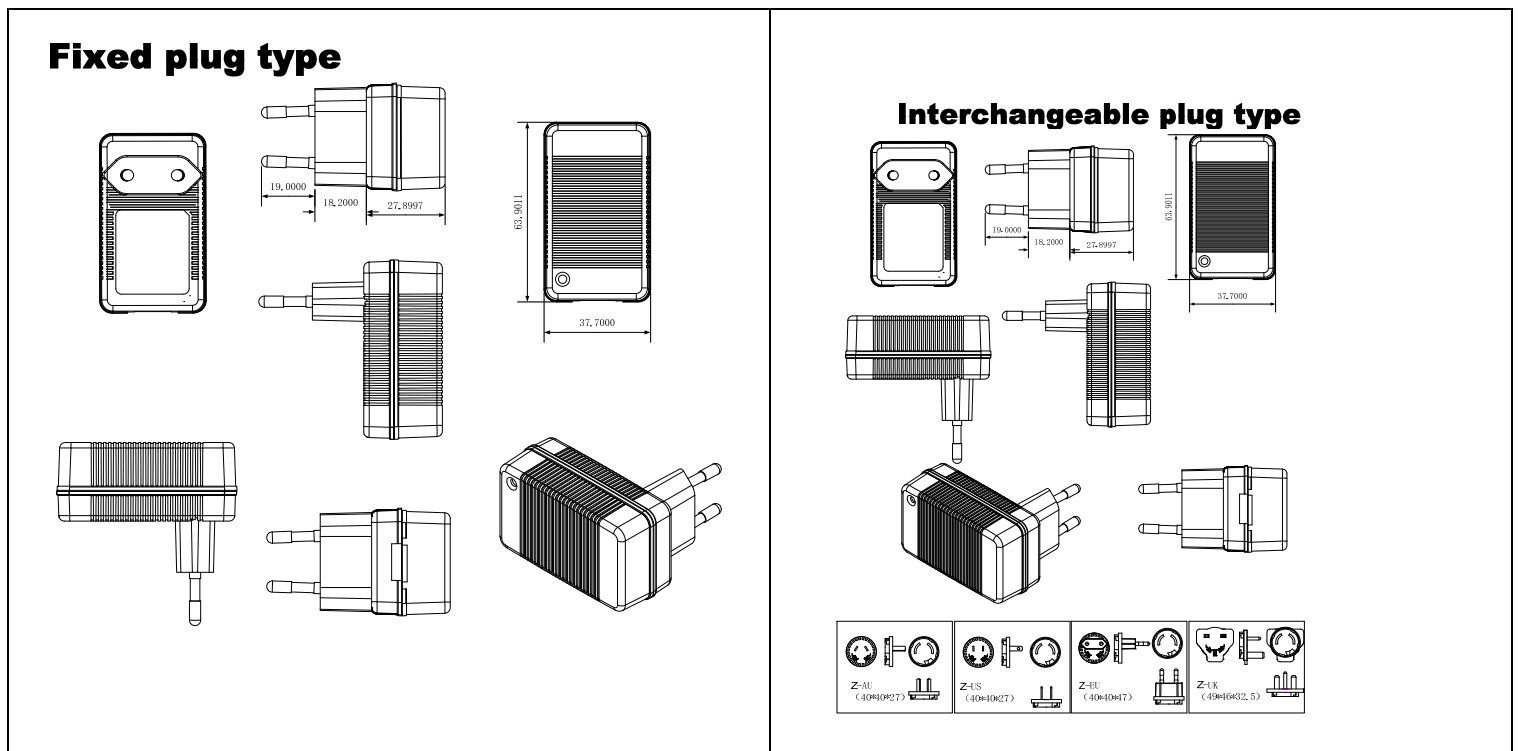

Anti-Flow	Prevent battery power flowing backward to charger.
Environment	Operating Temp:	0°C ~ +45°C
	Storage Temp:	-30°C ~ +70°C
	Relative Humidity:	10% ~ 90%
	Vibration and Shock	Meet MIL-STD-810D
Safety	Safety Standard	IEC62368, IEC60065, IEC60950, IEC61558, IEC60335
	EMC/EMI	Meet FCC CLASS B, EN55022 CLASS B.
	EMS	EN61000-4-2/3/4/5
	Drop Testing	3 drops from 1 m height on a hard wooden surface
	A Harmonic source	Pass
Life Time	MTBF	50000 Hours
	Warranty	3 years

If the Power Rate of battery charger drop into below range, please refer to related solution.

POWER RATE	5-15W	16-24W	25-36W	37-65W	66-100W	101-135W	136-220W
Recommend Solution	See drawing at page 3	See drawing at page 4	See drawing at page 5	See drawing at page 6	See drawing at page 6	See drawing at page 7	See drawing at page 7

Drawing(mm): 5-15W