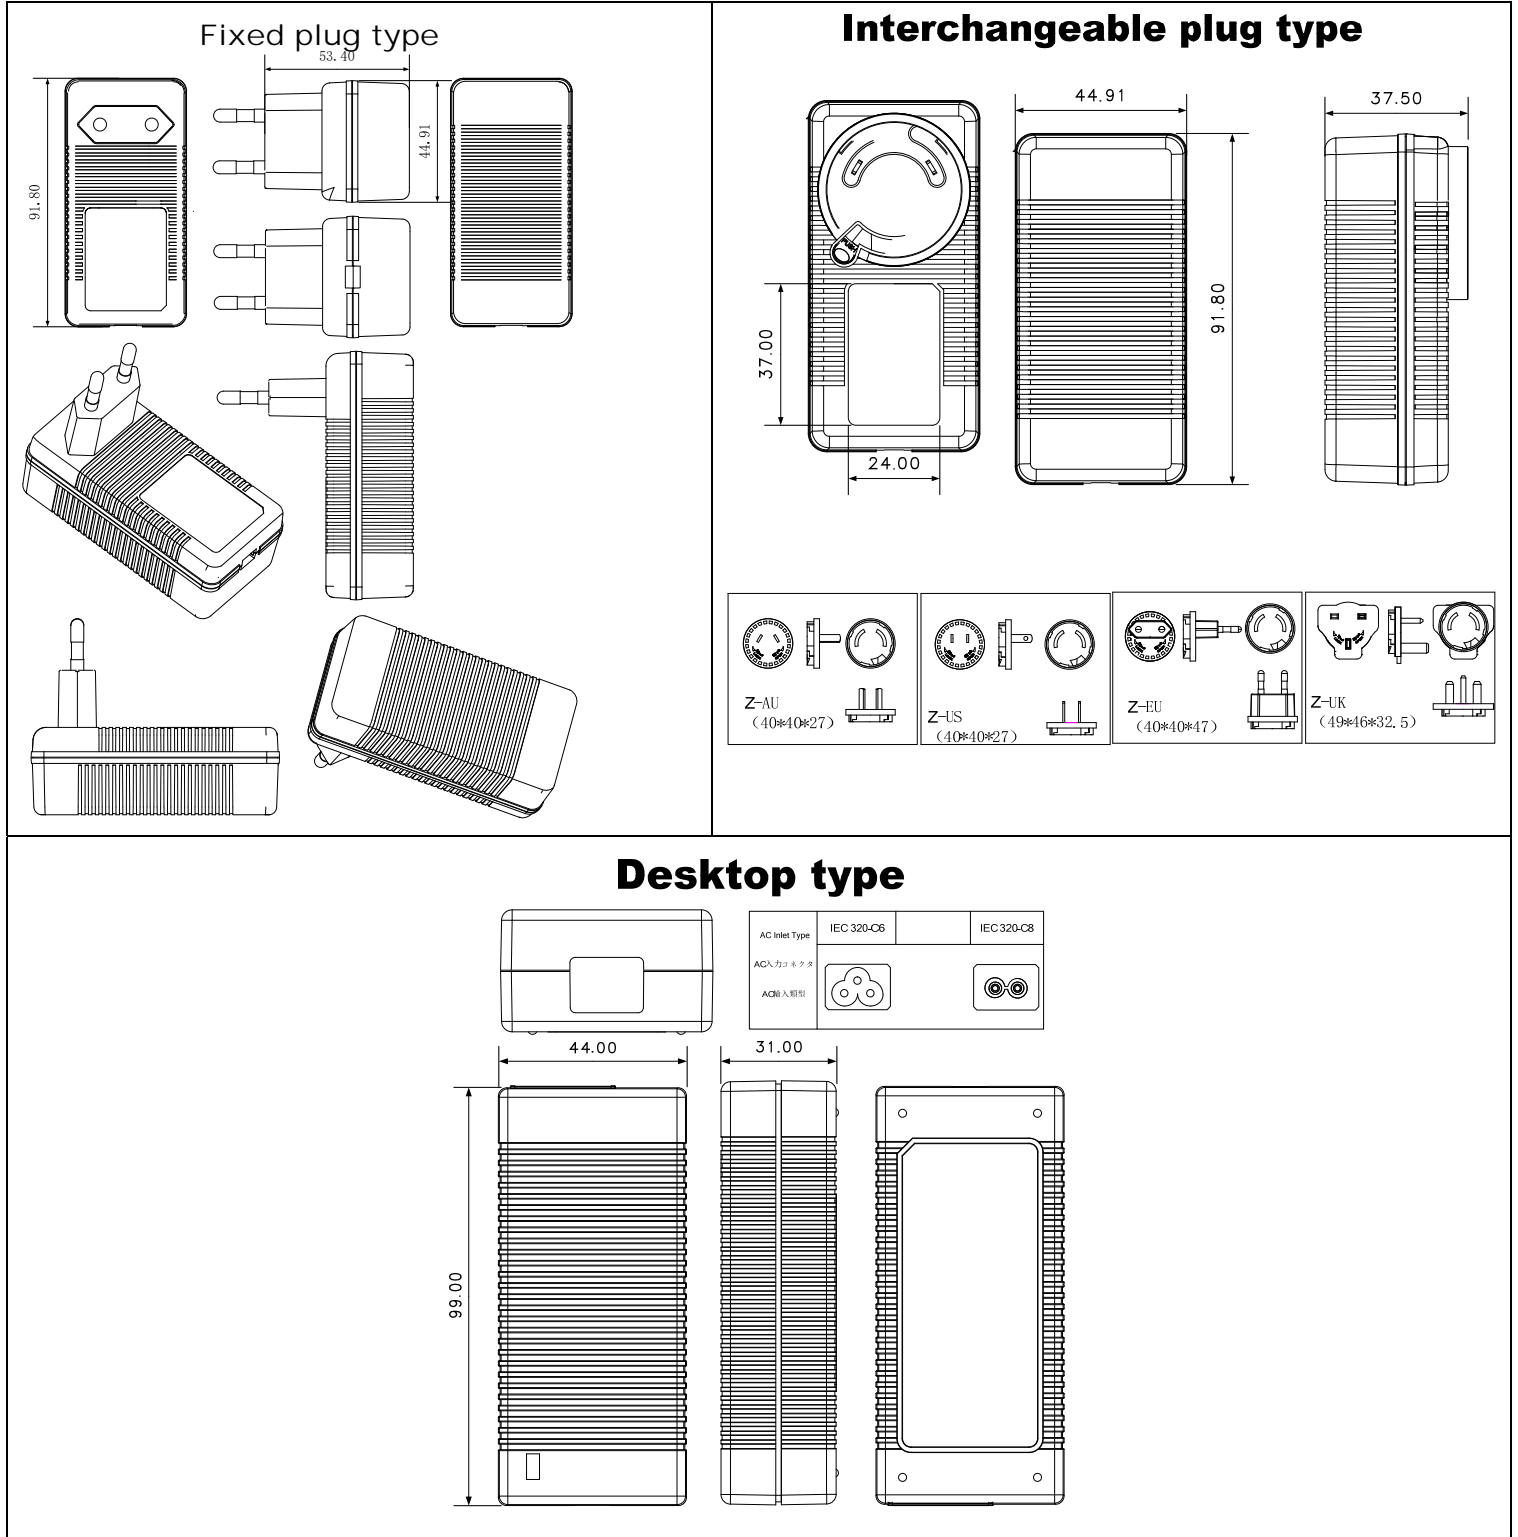

Drawing(mm): 25-36W