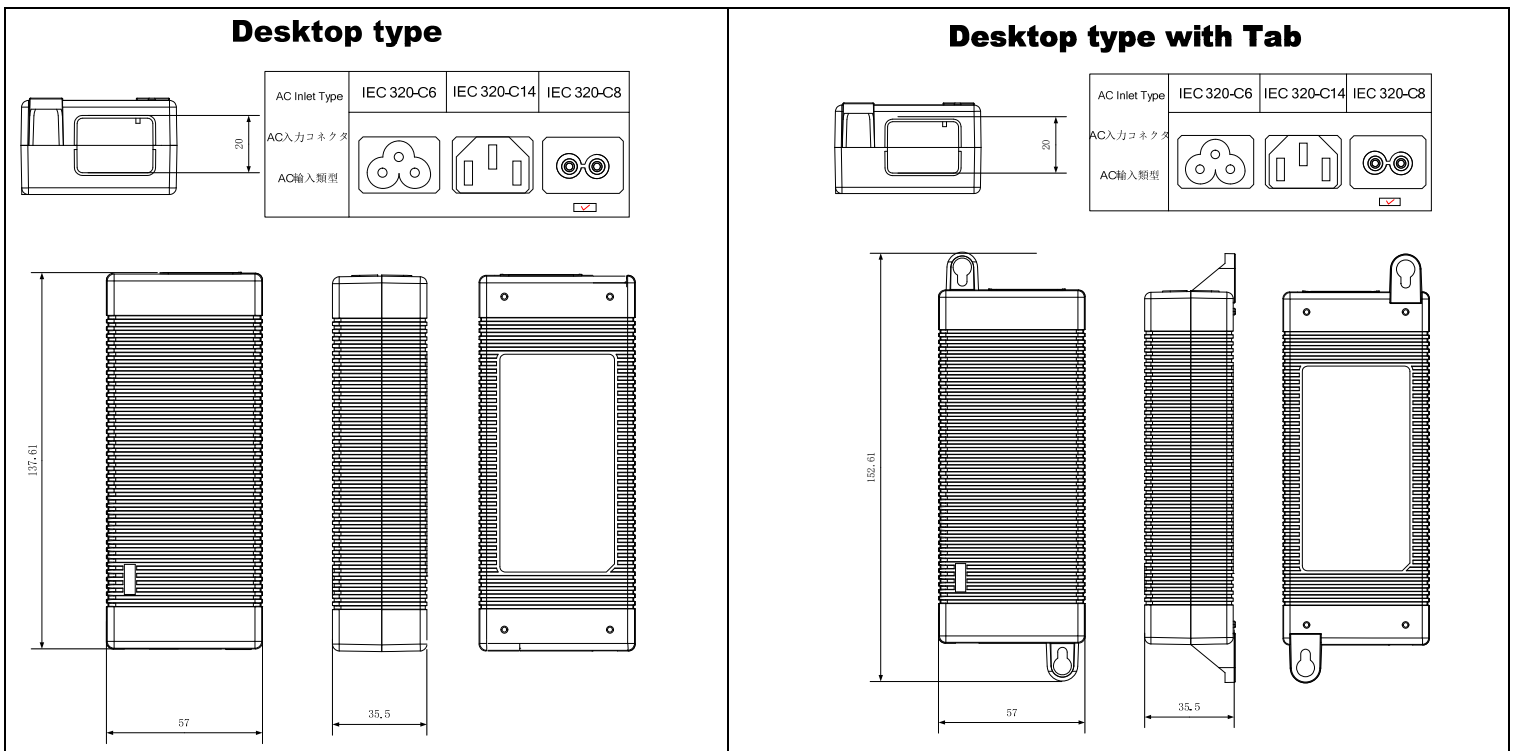

Drawing(mm): 66-100W