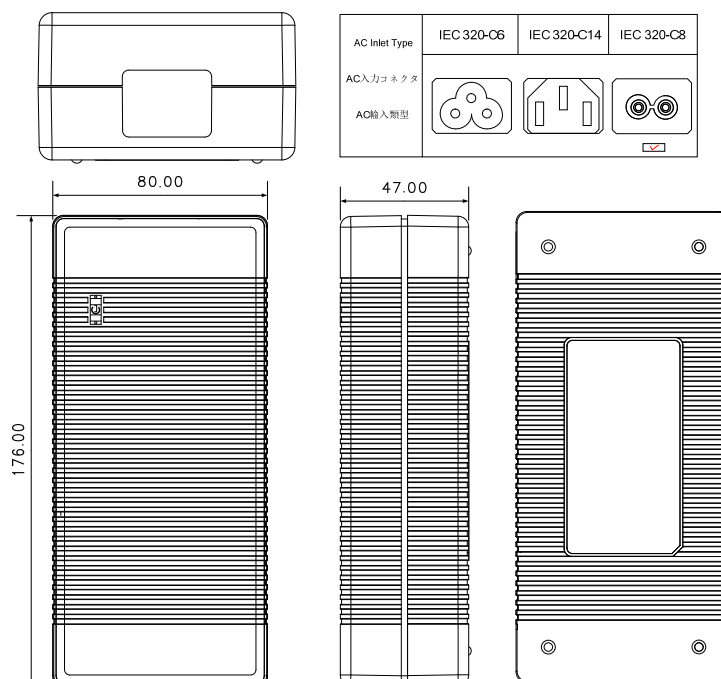

Drawing(mm): 136-220W