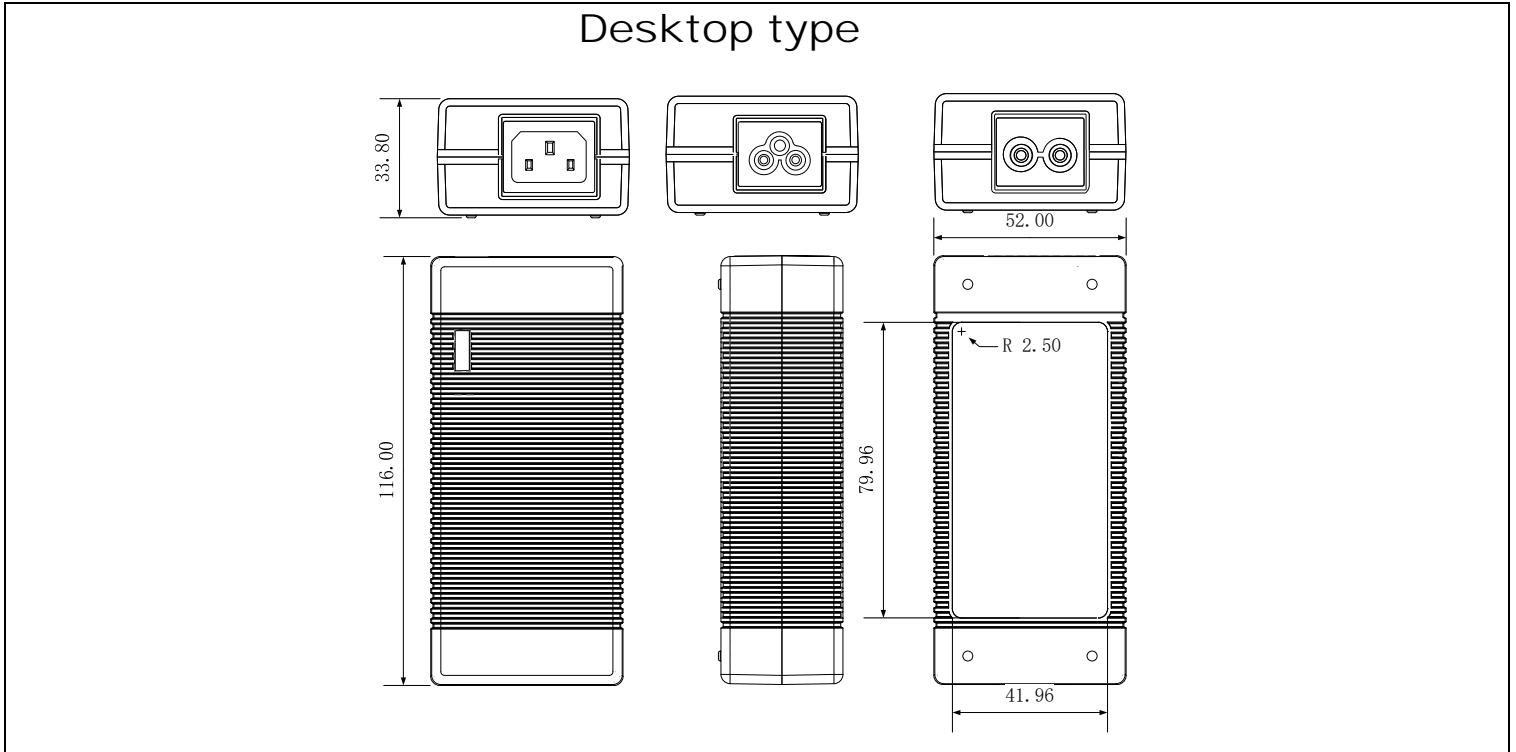

Drawing(mm): 37-65W