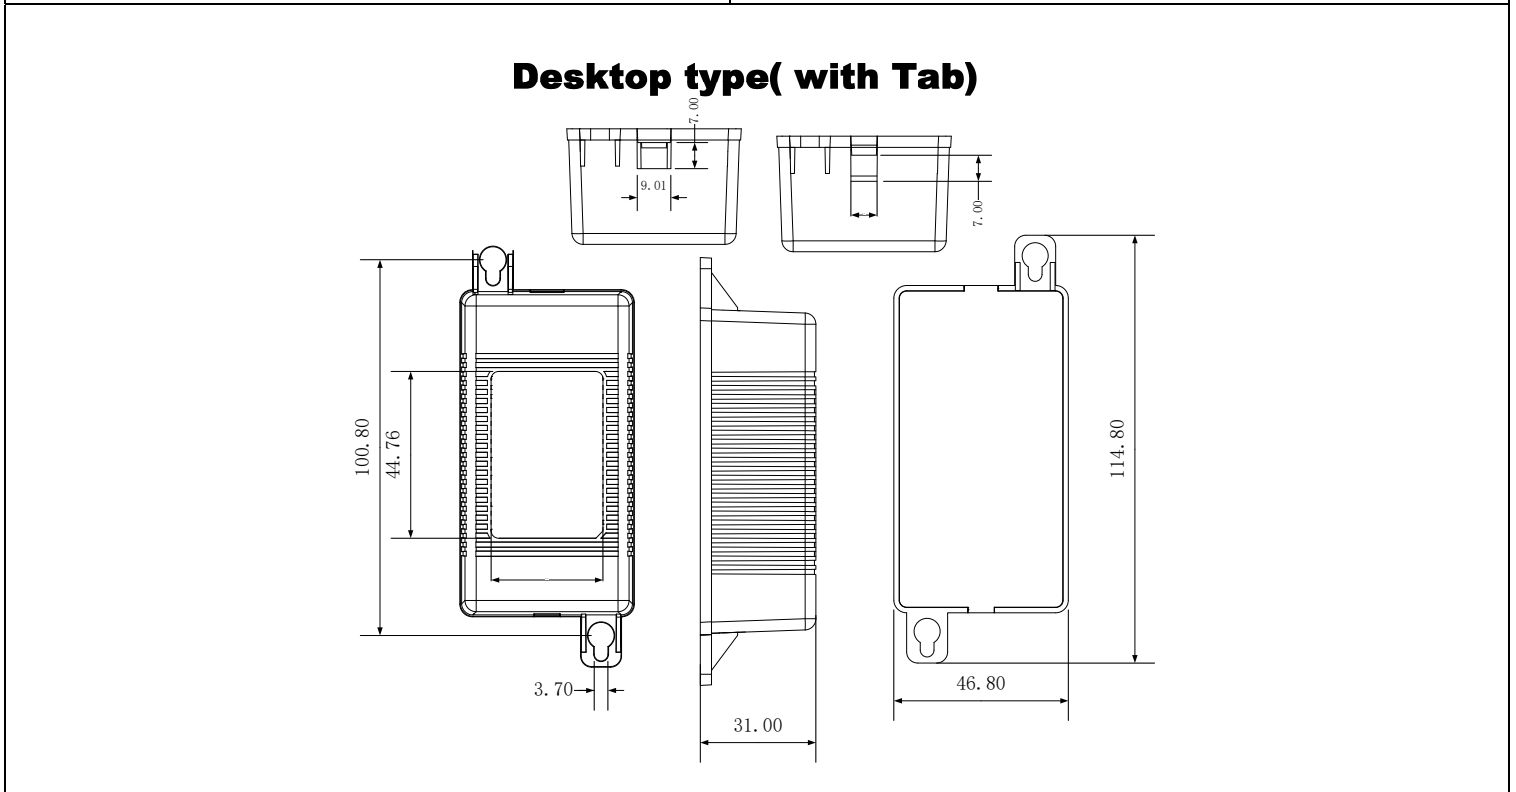

## Drawing(mm): 5-15W

**Drawing(mm): 16-24W**