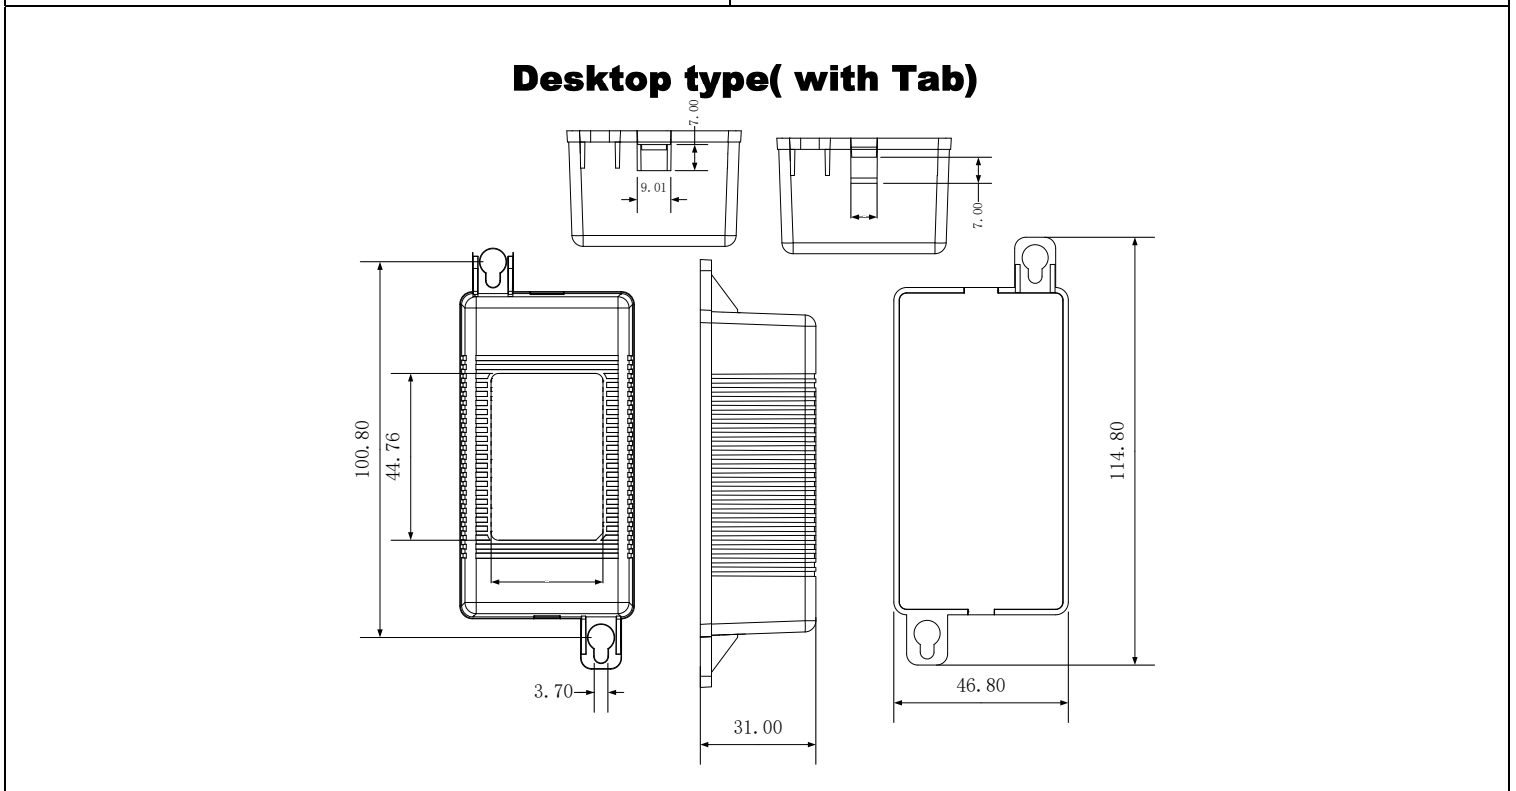

## Drawing(mm): 5-15W

**Drawing(mm): 16-24W**