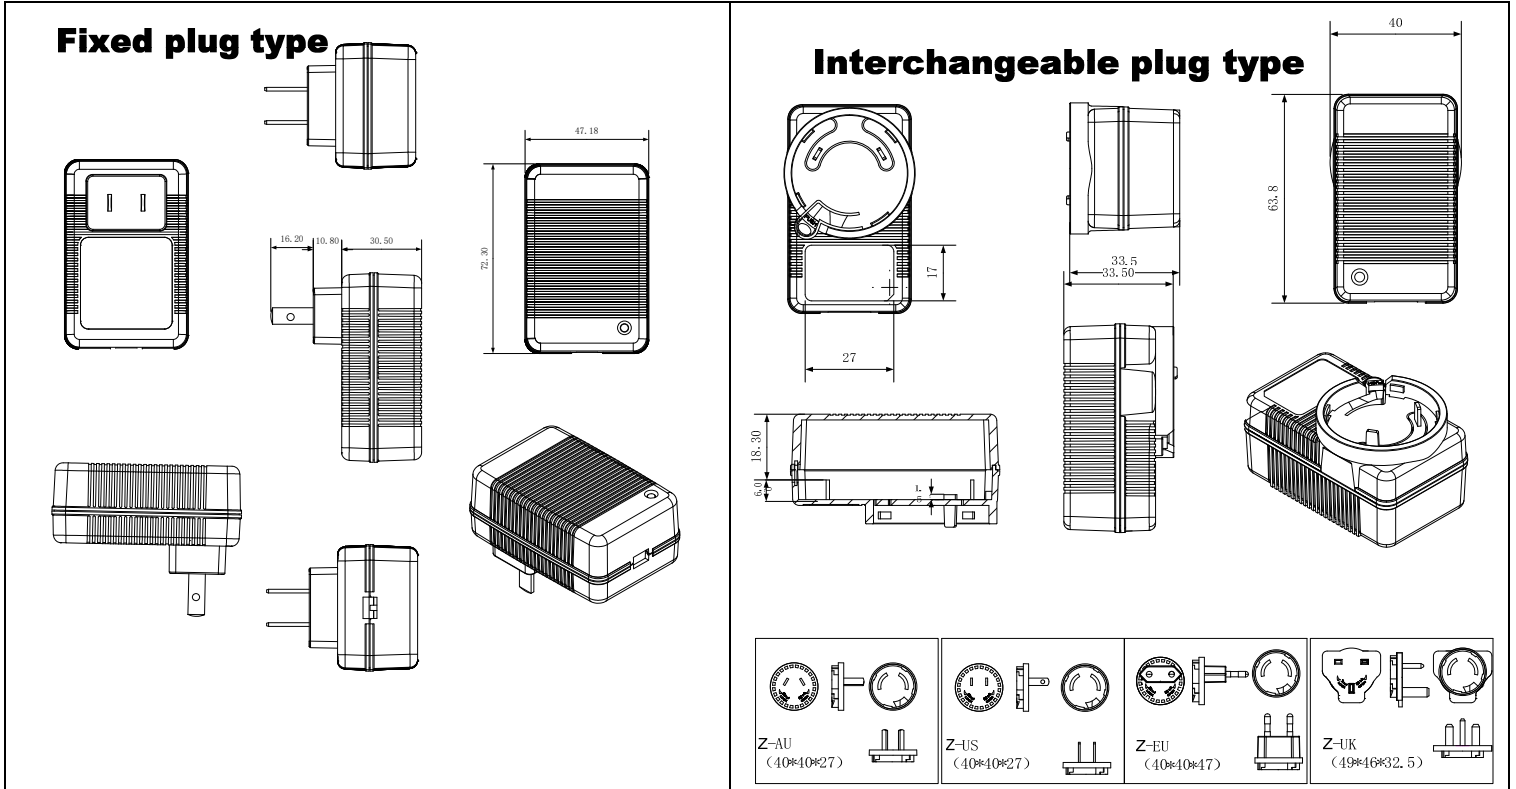

## Drawing(mm): 5-15W

**Drawing(mm): 16-24W**