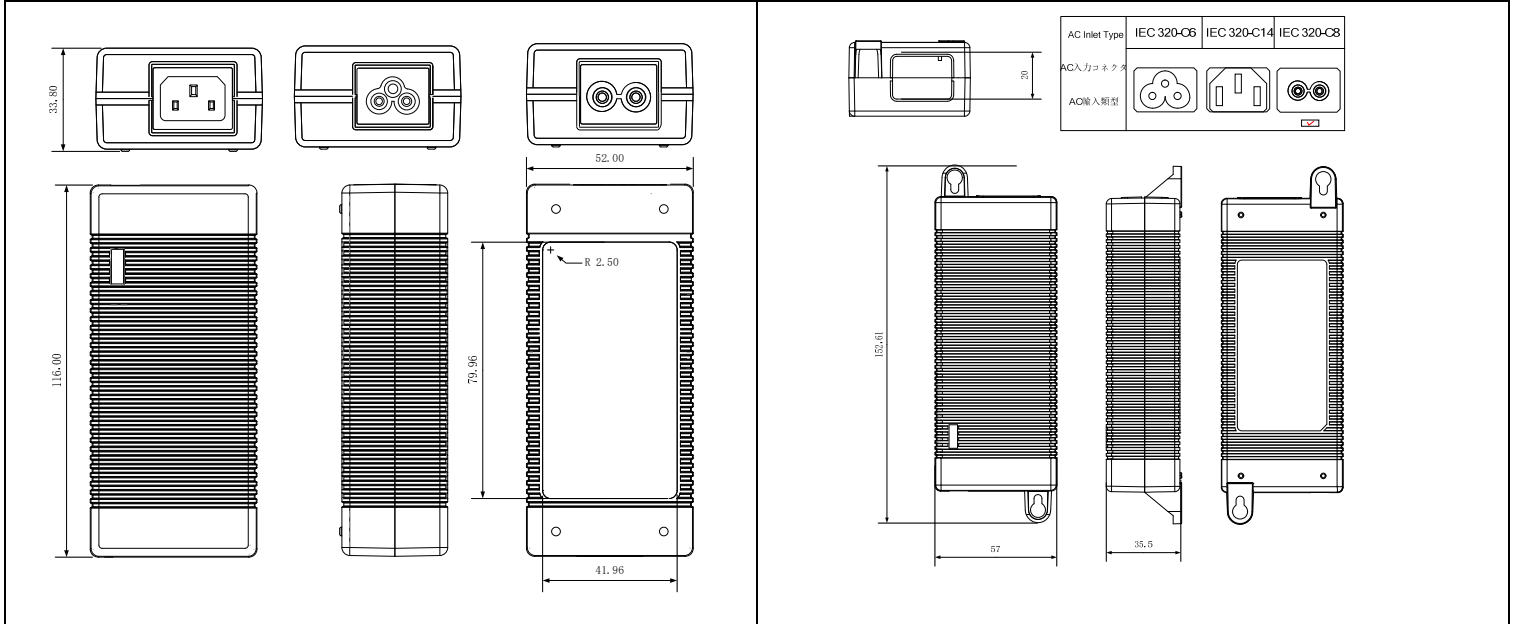

Drawing (mm):